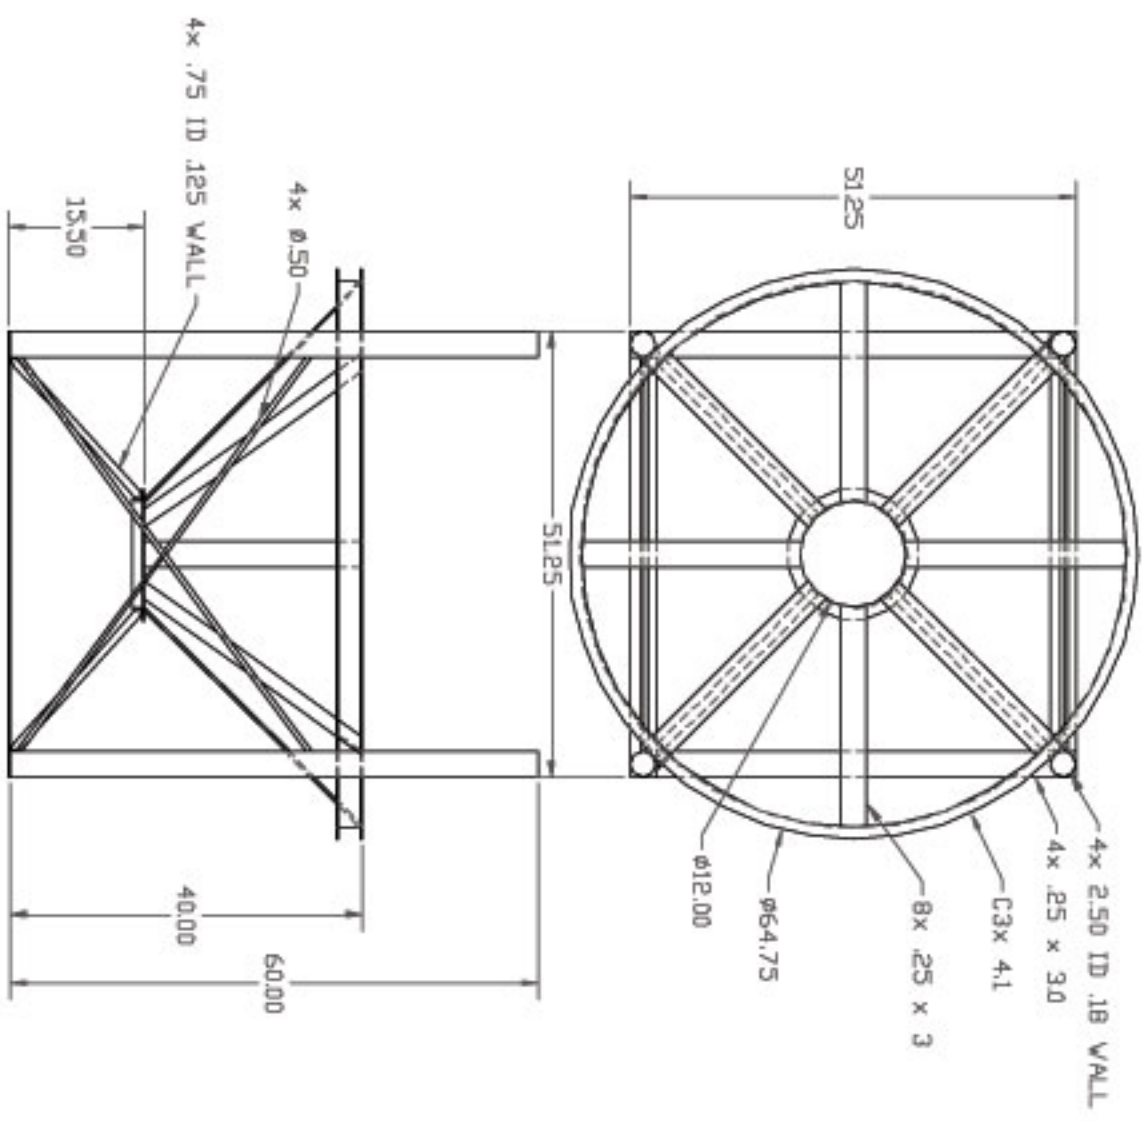

CB064-45ST

REV	DESCRIPTION	DATE	APPROD.	DRAWN / DATE

MATERIAL / SHOT WEIGHT
STEEL/320 LBS

ENVIRO SOLUTIONS
 WWW.LSTINDUSTRIES.COM

ALL DIMENSIONS ARE IN DECIMAL INCHES
 TOLERANCES UNLESS OTHERWISE SPECIFIED
 ±1% @ 68° F

DESCRIPTION
 1000 / 1490 GALLON 45° CONE STAND

SCALE
 NONE

PART NO.
 CB064-45ST